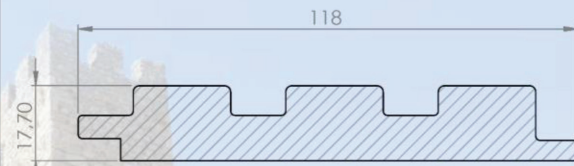

WALL PROFILES

by **gizir**[®]
WOOD PRODUCTS

WALL
PROFILE | **WP Slats**
SM INDIGO | S066

MOUNTED PROFILE

DIMENSIONS (mm)

Thickness: 17,70 | Width: 118 | Length: 2800

7095

6370

WALL PROFILE
WP 05

LIGHT WALNUT | 1070

MOUNTED PROFILE

DIMENSIONS (mm)

Thickness: 17,70 | Width: 118 | Length: 2800

6270

6370

WALL
PROFILE | **WP 06**
SM PISTACHIO | S067