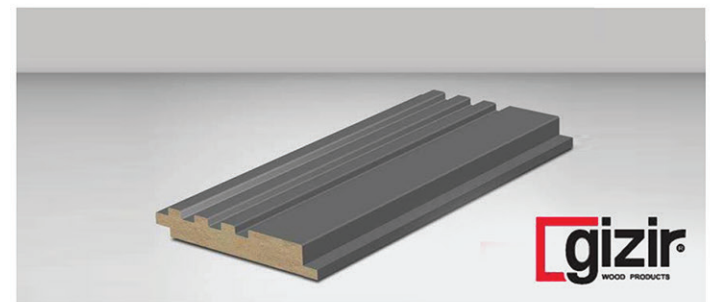

MOUNTED PROFILE