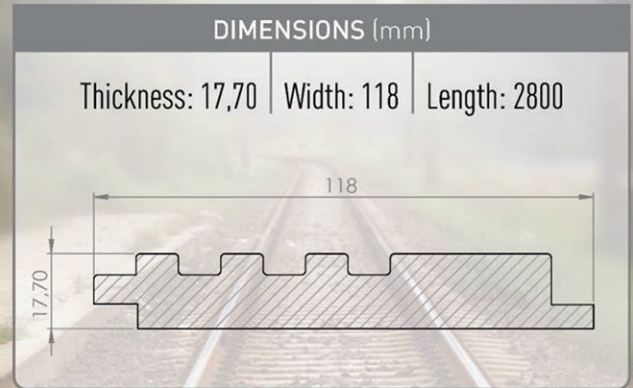

MOUNTED PROFILE