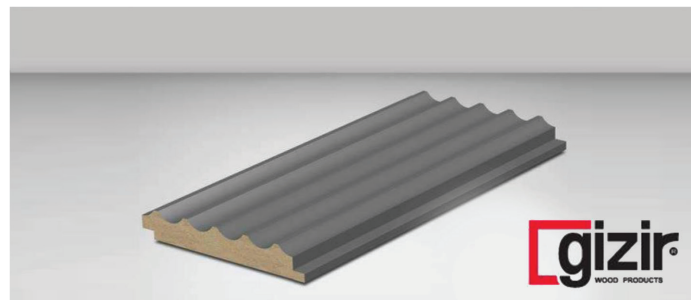

DIMENSIONS (mm)

Thickness: 17,70 | Width: 118 | Length: 2800

7093

7094

WALL PROFILES

SLATS

MATTE

7093 | Amberes Oak Natural