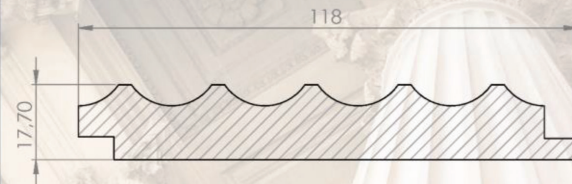

DIMENSIONS (mm)

Thickness: 17,70 | Width: 118 | Length: 2800

7093

7094

WALL PROFILES

SLATS

MATTE

7093 | Amberes Oak Natural