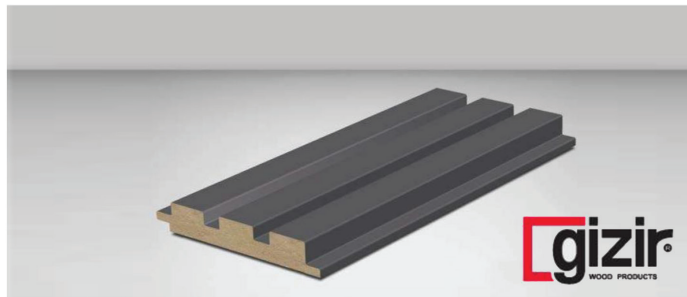

WALL PROFILES

by **gizir**[®]
WOOD PRODUCTS

WALL
PROFILE | **WP Slats**
SM INDIGO | S066

MOUNTED PROFILE

DIMENSIONS (mm)

Thickness: 17,70 | Width: 118 | Length: 2800

7095

6370

WALL PROFILE
WP 05

LIGHT WALNUT | 1070

MOUNTED PROFILE

DIMENSIONS (mm)

Thickness: 17,70 | Width: 118 | Length: 2800

6270

6370

WALL
PROFILE | **WP 06**
SM PISTACHIO | S067