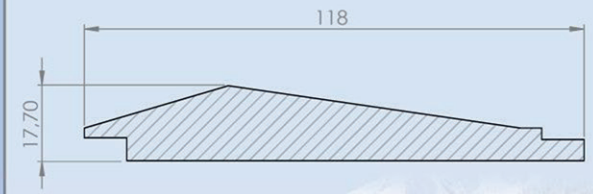

WALL PROFILE
WP 05

LIGHT WALNUT | 1070

MOUNTED PROFILE

DIMENSIONS (mm)

Thickness: 17,70 | Width: 118 | Length: 2800

6270

6370

WALL
PROFILE | **WP 06**
SM PISTACHIO | S067

DIMENSIONS (mm)

Thickness: 17,70 | Width: 118 | Length: 2800

7093

7094

WALL PROFILES

SLATS

MATTE

7093 | Amberes Oak Natural