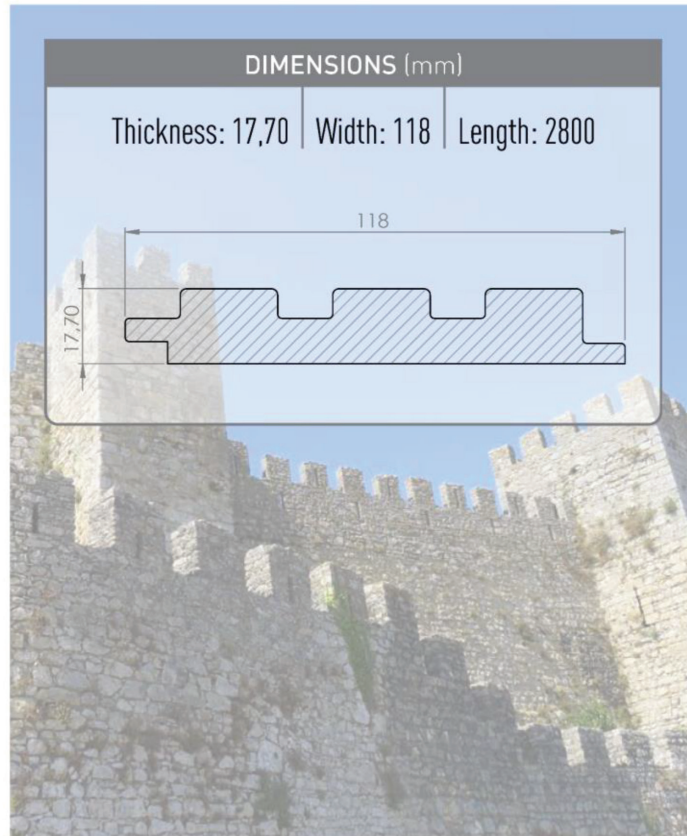

WALL PROFILES

by **gizir**[®]
WOOD PRODUCTS

WALL
PROFILE | **WP Slats**
SM INDIGO | S066

MOUNTED PROFILE

DIMENSIONS (mm)

Thickness: 17,70 | Width: 118 | Length: 2800

7095

6370

WALL PROFILE
WP 05

LIGHT WALNUT | 1070

MOUNTED PROFILE

DIMENSIONS (mm)

Thickness: 17,70 | Width: 118 | Length: 2800

6270

6370

WALL
PROFILE | **WP 06**
SM PISTACHIO | S067

DIMENSIONS (mm)

Thickness: 17,70 | Width: 118 | Length: 2800

7093

7094

WALL PROFILES

SLATS

MATTE

7093 | Amberes Oak Natural