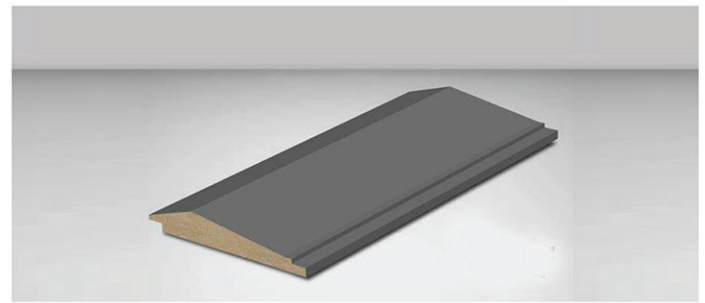

WALL PROFILES

by **gizir**[®]
WOOD PRODUCTS

WALL
PROFILE | **WP Slats**
SM INDIGO | S066

MOUNTED PROFILE

DIMENSIONS (mm)

Thickness: 17,70 | Width: 118 | Length: 2800

7095

6370

WALL PROFILE
WP 05

LIGHT WALNUT | 1070

MOUNTED PROFILE

DIMENSIONS (mm)

Thickness: 17,70 | Width: 118 | Length: 2800

6270

6370

WALL
PROFILE | **WP 06**
SM PISTACHIO | S067

DIMENSIONS (mm)

Thickness: 17,70 | Width: 118 | Length: 2800

7093

7094

WALL PROFILES

SLATS

MATTE

7093 | Amberes Oak Natural