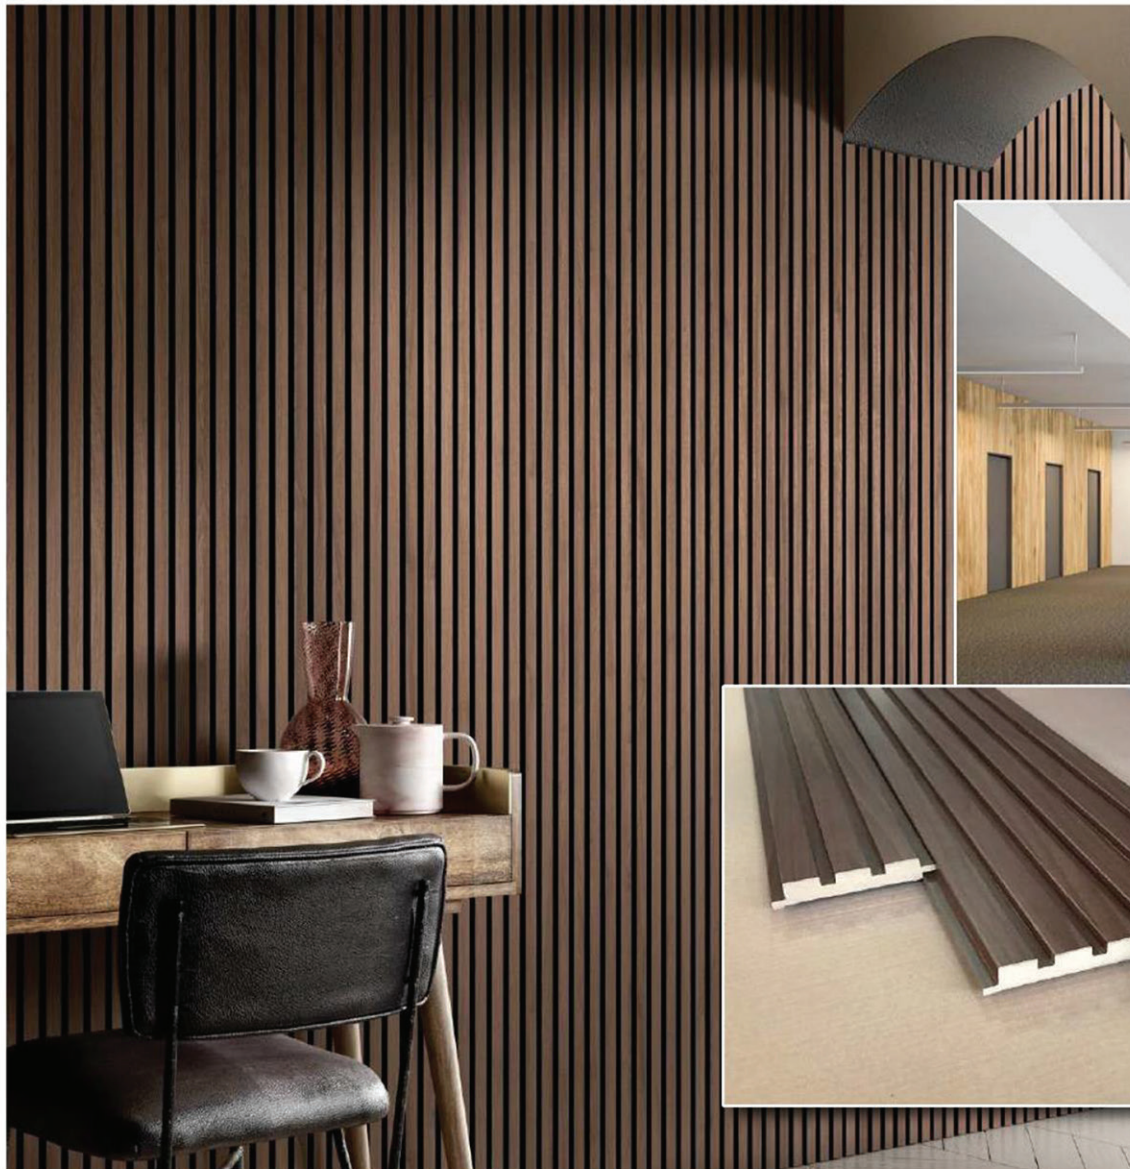

DIMENSIONS (mm)

Thickness: 17,70 | Width: 118 | Length: 2800

7093

7094

WALL PROFILES

SLATS

MATTE

7093 | Amberes Oak Natural