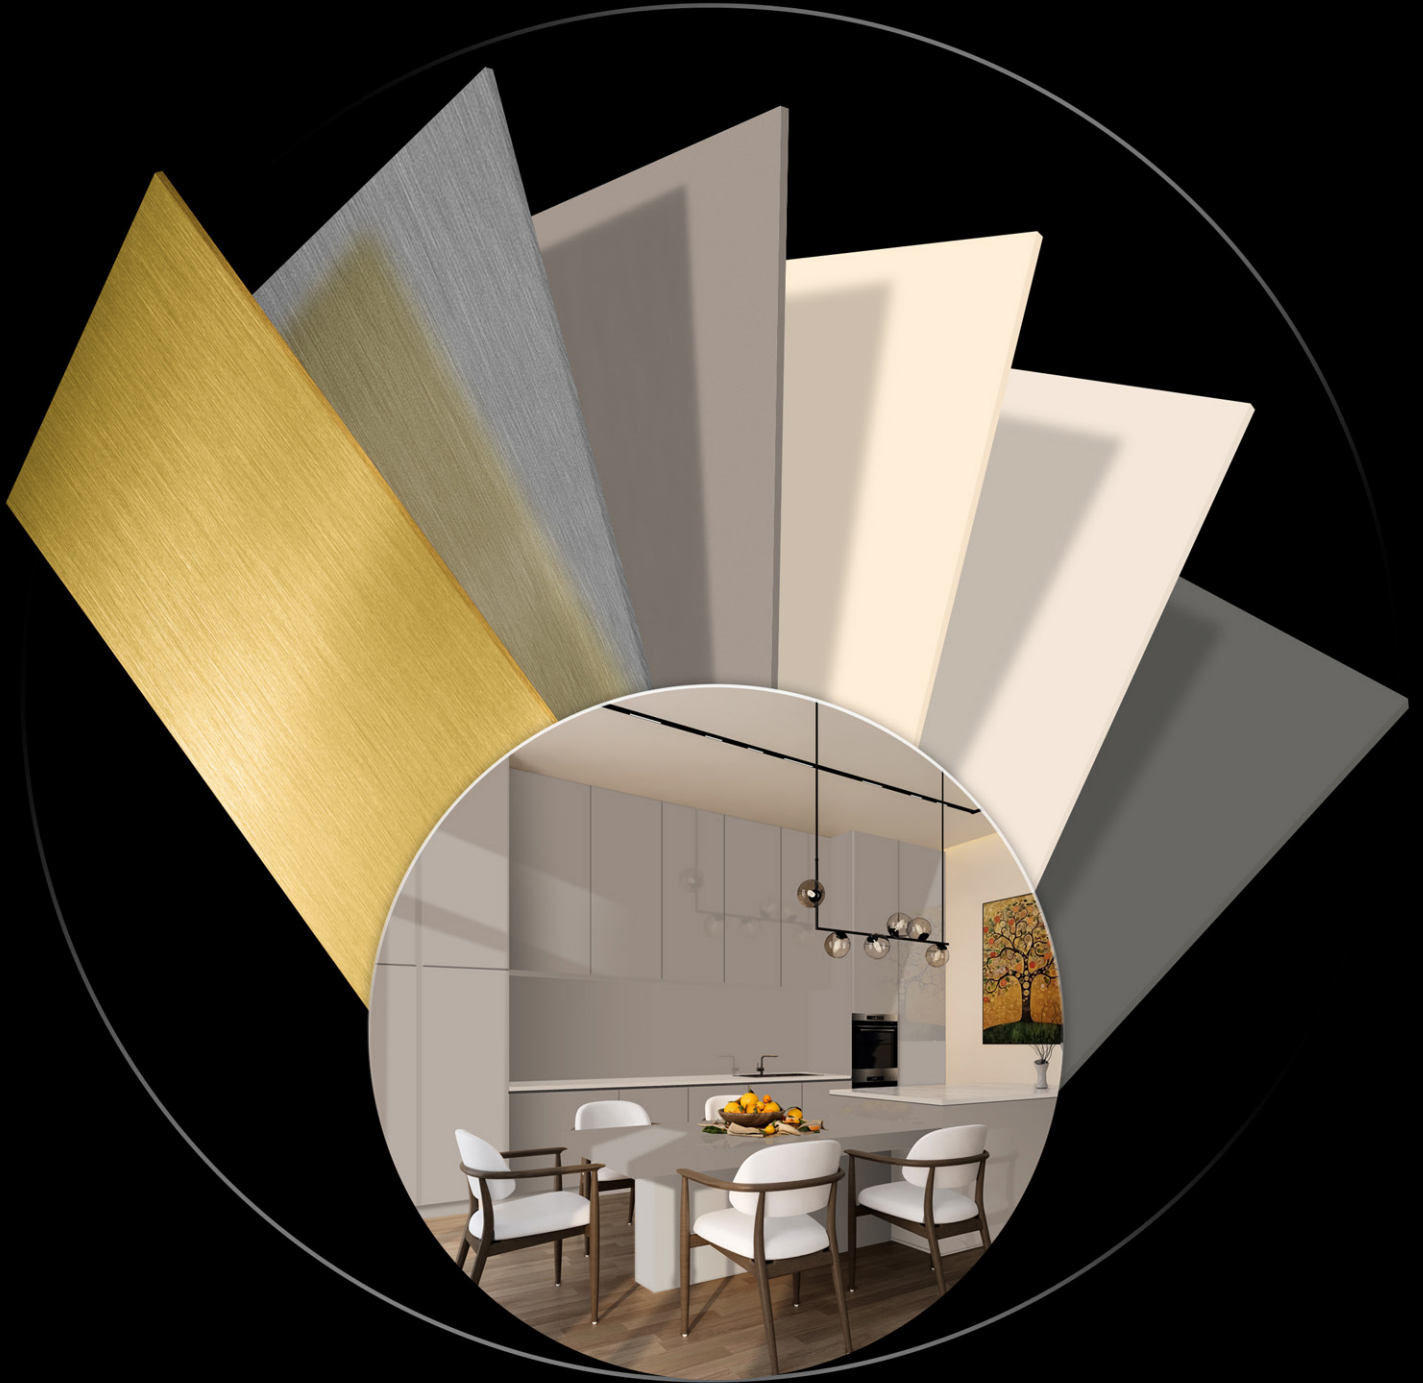

2026 — CATALOG — 2026

ULTRA HIGH GLOSS

MATILDA WOOD
Where Wood Meets Art

WOOD PRODUCTS
PRIME
Matte & Glossy PVC Panel